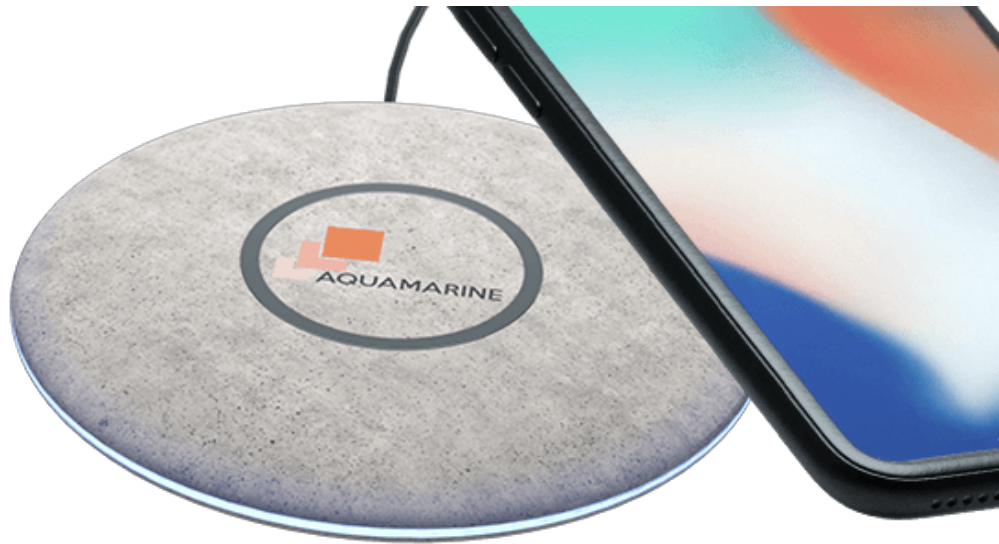

# Plate

Wireless charger with shell in wheat fibre, compatible with all devices designed for wireless charging. Wheat fibre is an eco-sustainable material that results from the assembly of natural fibre and ABS, and which represents a valid alternative to plastic products that have a greater environmental impact. In the body there is an integrated LED that lights up during use and illuminates the edge of the shell. The supplied cable has a micro USB output to be connected to the charger on one side, and a double USB output and jack on the other to connect it to a power source. It uses standard Qi and functions via magnetic induction, with an energy emission equal to 5W. The surface can be customised with the company logo in digital printing. Another strong point is the delivery time: it is shipped from our premises within 24/48 hours from order confirmation, and delivery takes place in 24 or 72 hours depending on the destination.

Product code  
WC905

Materials  
Wheat.

Delivery days  
2

Front Customisation  
Digital Printing.

Size  
Ø 10,0 x 1,3 cm

Packaging  
Havana Box,  
Personalizable  
Havana Box.

Print Area  
Ø 8,0 cm

Certification  
CE RoHS